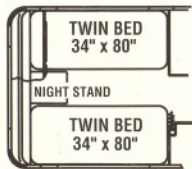

1991 LAND YACHT TRAVEL TRAILERS

Watch for the new 26' Land Yacht Travel Trailer coming soon.

29' LY TRAILER

TWIN BED OPTION

DBL DOOR OPTION

33' LY TRAILER

TWIN BED OPTION

DBL DOOR OPTION

Specifications:

7700 Lb. GVWR, 29' model only
8900 Lb. GVWR, 33' model only
7400 Lb. GAWR, 29' model only
8400 Lb. GAWR, 33' model only
Factory Dry Weight
33' model 7100, 29' model 6300
Additional Allowable Weight (Including Options, Personal Cargo & Fluids)
33' model 1800, 29' model 1400
Hitch Height 18"
Hitch Weight
33' model 760, 29' model 570
Over-all Length (Inches)
33' model 32' 9", 29' model 29' 5"
Exterior Height 9" (w/Air add 8")
Exterior Width 8"
Interior Height 6' 7"