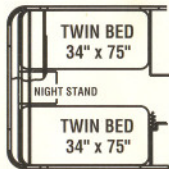

1991 LAND YACHT TRAVEL TRAILERS

Watch for the new 26' Land Yacht Travel Trailer coming soon.

TWIN BED OPTION