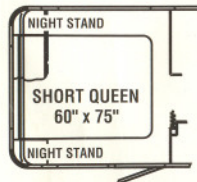

1991 LAND YACHT TRAVEL TRAILERS

Watch for the new 26' Land Yacht Travel Trailer coming soon.

29' LY TRAILER

TWIN BED OPTION

DBL DOOR OPTION

33' LY TRAILER

TWIN BED OPTION

DBL DOOR OPTION

Specifications:

7700 Lb. GVWR, 29' model only
8900 Lb. GVWR, 33' model only
7400 Lb. GAWR, 29' model only
8400 Lb. GAWR, 33' model only
Factory Dry Weight
33' model 7100, 29' model 6300
Additional Allowable Weight (Including Options, Personal Cargo & Fluids)
33' model 1800, 29' model 1400
Hitch Height 18"
Hitch Weight
33' model 760, 29' model 570
Over-all Length (Inches)
33' model 32' 9", 29' model 29' 5"
Exterior Height 9" (w/Air add 8")
Exterior Width 8"
Interior Height 6' 7"