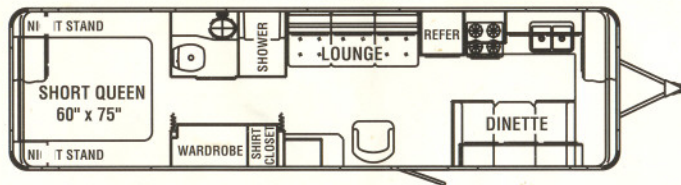

1991 LAND YACHT TRAVEL TRAILERS

Watch for the new 26' Land Yacht Travel Trailer coming soon.

29' LY TRAILER

TWIN BED OPTION

DBL DOOR OPTION

33' LY TRAILER

TWIN BED OPTION

DBL DOOR OPTION

Specifications:

7700 Lb. GVWR, 29' model only
8900 Lb. GVWR, 33' model only
7400 Lb. GAWR, 29' model only
8400 Lb. GAWR, 33' model only
Factory Dry Weight
33' model 7100, 29' model 6300
Additional Allowable Weight (Including Options, Personal Cargo & Fluids)
33' model 1800, 29' model 1400
Hitch Height 18"
Hitch Weight
33' model 760, 29' model 570
Over-all Length (Inches)
33' model 32' 9", 29' model 29' 5"
Exterior Height 9" (w/Air add 8")
Exterior Width 8"
Interior Height 6' 7"