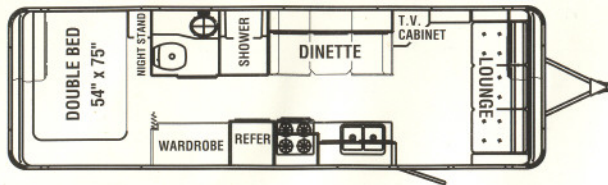

1991 LAND YACHT TRAVEL TRAILERS

Watch for the new 26' Land Yacht Travel Trailer coming soon.

29' LY TRAILER

TWIN BED OPTION

DBL DOOR OPTION

33' LY TRAILER

TWIN BED OPTION

DBL DOOR OPTION

Specifications:

7700 Lb. GVWR, 29' model only
8900 Lb. GVWR, 33' model only
7400 Lb. GAWR, 29' model only
8400 Lb. GAWR, 33' model only
Factory Dry Weight
33' model 7100, 29' model 6300
Additional Allowable Weight (Including Options, Personal Cargo & Fluids)
33' model 1800, 29' model 1400
Hitch Height 18"
Hitch Weight
33' model 760, 29' model 570
Over-all Length (Inches)
33' model 32' 9", 29' model 29' 5"
Exterior Height 9" (w/Air add 8")
Exterior Width 8"
Interior Height 6' 7"