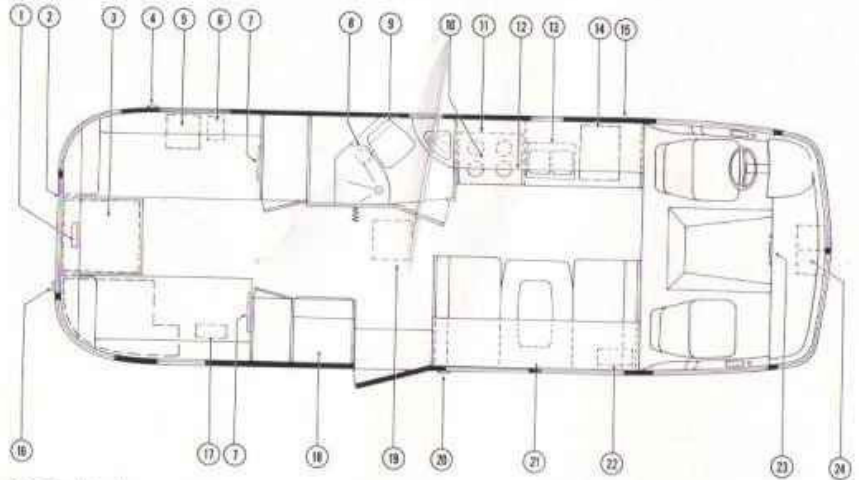

1975 Argosy 26' Motor Home

1975 Airstream Argosy 26'

No.	Description	Page No.
1.	Clock and Thermometer	84
2.	Electrical Inlet – City	99
3.	Generator	100
4.	Water Inlet – City	94
5.	Water Heater	93
6.	120 Volt Circuit Breaker	99
7.	Bed Lights	83
8.	Waste Outlet	96
9.	Toilet	81-97
10.	Central Control Panel	88
11.	Range and Oven	92
12.	Range Exhaust Hood	92
13.	Sink	83
14.	Furnace	90
15.	LPG Tank and Regulator	87
16.	Water Inlet – Tank	94
17.	Water Pump	94
18.	Refrigerator	88
19.	Air Conditioner	84
20.	Gasoline Fill	38
21.	Dinette	81
22.	Univolt	99
23.	Stereo AM/FM Radio/Tape	34
24.	Batteries	44

26 Ft. Twin

26 Ft. Double