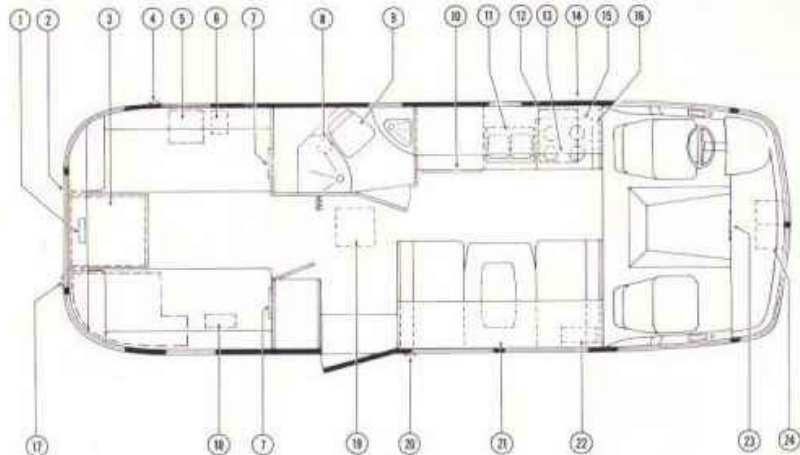

1975 Argosy 24' Motor Home

Airstream 1975 Argosy 24'

No.	Description	Page No.
1.	Clock and Thermometer	84
2.	Electrical Inlet – City	99
3.	Generator	100
4.	Water Inlet – City	94
5.	Water Heater	93
6.	120 Volt Circuit Breaker	99
7.	Bed Lights	83
8.	Waste Outlet	96
9.	Toilet	81-97
10.	Refrigerator	88
11.	Sink	83
12.	Furnace	90
13.	Central Control Panel	88
14.	LPG Tank and Regulator	87
15.	Range and Oven	92
16.	Range Exhaust Hood	92
17.	Water Inlet – Tank	94
18.	Water Pump	94
19.	Air Conditioner	84
20.	Gasoline Fill	38
21.	Dinette	81
22.	Univolt	99
23.	Stereo AM/FM Radio/Tape	34
24.	Batteries	44

24 Ft. Twin

24 Ft. Double