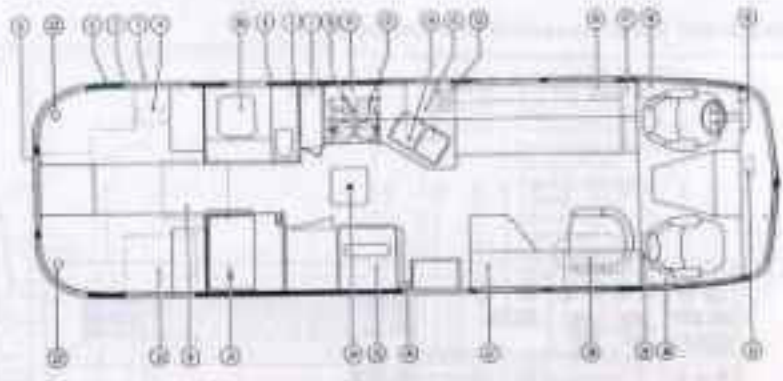

- No. Description
- 1 120 Volt Distribution Panel
  - 2 Waste Outlet
  - 3 Intake Light
  - 4 Water Pump
  - 5 Water Inlet (City)
  - 6 Water Inlet (Tank)
  - 7 Fuel PS
  - 8 Fuel Tank
  - 9 120 Volt Electrical Supply (Self Contained & City Power)
  - 10 Range
  - 11 Water Heater
  - 12 Solid State Control Panel
  - 13 Nookw Appliances Center
  - 14 Sink
  - 15 Furnace
  - 16 Engine Battery
  - 17 Storing Table
  - 18 Urivolt Bathtubs
  - 19 Instrument Panel
  - 20 Toilet
  - 21 Shower
  - 22 Bed Light
  - 23 Generator
  - 24 Air Conditioner
  - 25 Refrigerator
  - 26 Fire Extinguisher
  - 27 Television Cabinet
  - 28 L.P.G. Tank and Regulator
  - 29 12 Volt Distribution Panel
  - 30 Urivolt
  - 31 12 Volt Fuse Panel (Chassis)

**28 Ft. Twin (Center Bath)**

**28 Ft. Twin (Rear Bath)**