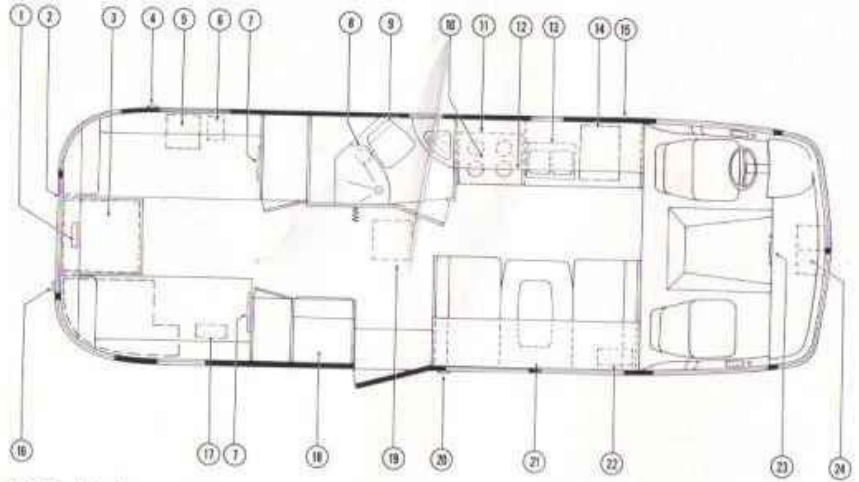

1975 Argosy 26' Motor Home

1975 Airstream Argosy 26'

No.	Description	Page No.
1.	Clock and Thermometer	84
2.	Electrical Inlet – City	99
3.	Generator	100
4.	Water Inlet – City	94
5.	Water Heater	93
6.	120 Volt Circuit Breaker	99
7.	Bed Lights	83
8.	Waste Outlet	96
9.	Toilet	81-97
10.	Central Control Panel	88
11.	Range and Oven	92
12.	Range Exhaust Hood	92
13.	Sink	83
14.	Furnace	90
15.	LPG Tank and Regulator	87
16.	Water Inlet – Tank	94
17.	Water Pump	94
18.	Refrigerator	88
19.	Air Conditioner	84
20.	Gasoline Fill	38
21.	Dinette	81
22.	Univolt	99
23.	Stereo AM/FM Radio/Tape	34
24.	Batteries	44

26 Ft. Twin

26 Ft. Double